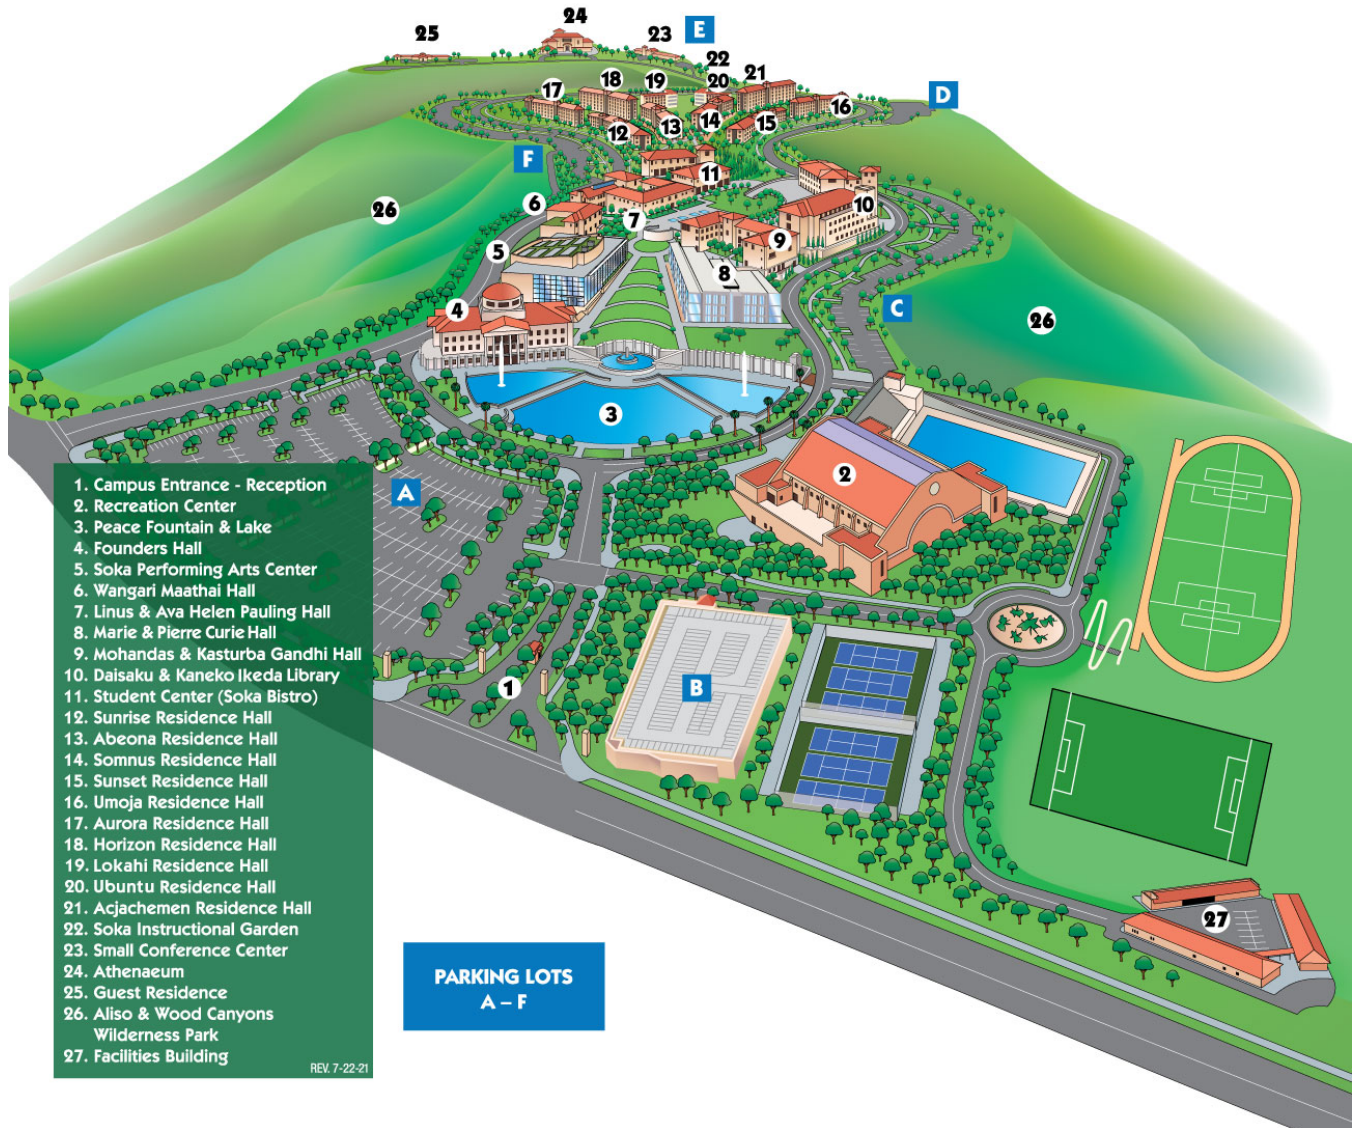

Campus Map

[View interactive map of the SUA campus](#)

1. Campus Entrance - Reception
2. Recreation Center
3. Peace Fountain & Lake
4. Founders Hall
5. Soka Performing Arts Center
6. Wangari Maathai Hall
7. Linus & Ava Helen Pauling Hall
8. Marie & Pierre Curie Hall
9. Mohandas & Kasturba Gandhi Hall
10. Daisaku & Kaneko Ikeda Library
11. Student Center (Soka Bistro)
12. Sunrise Residence Hall
13. Abeona Residence Hall
14. Somnus Residence Hall
15. Sunset Residence Hall
16. Umoja Residence Hall
17. Aurora Residence Hall
18. Horizon Residence Hall
19. Lokahi Residence Hall
20. Ubuntu Residence Hall
21. Acjachemen Residence Hall
22. Soka Instructional Garden
23. Small Conference Center
24. Athenaeum
25. Guest Residence
26. Aliso & Wood Canyons Wilderness Park
27. Facilities Building

REV. 7-22-21

PARKING LOTS
A - F