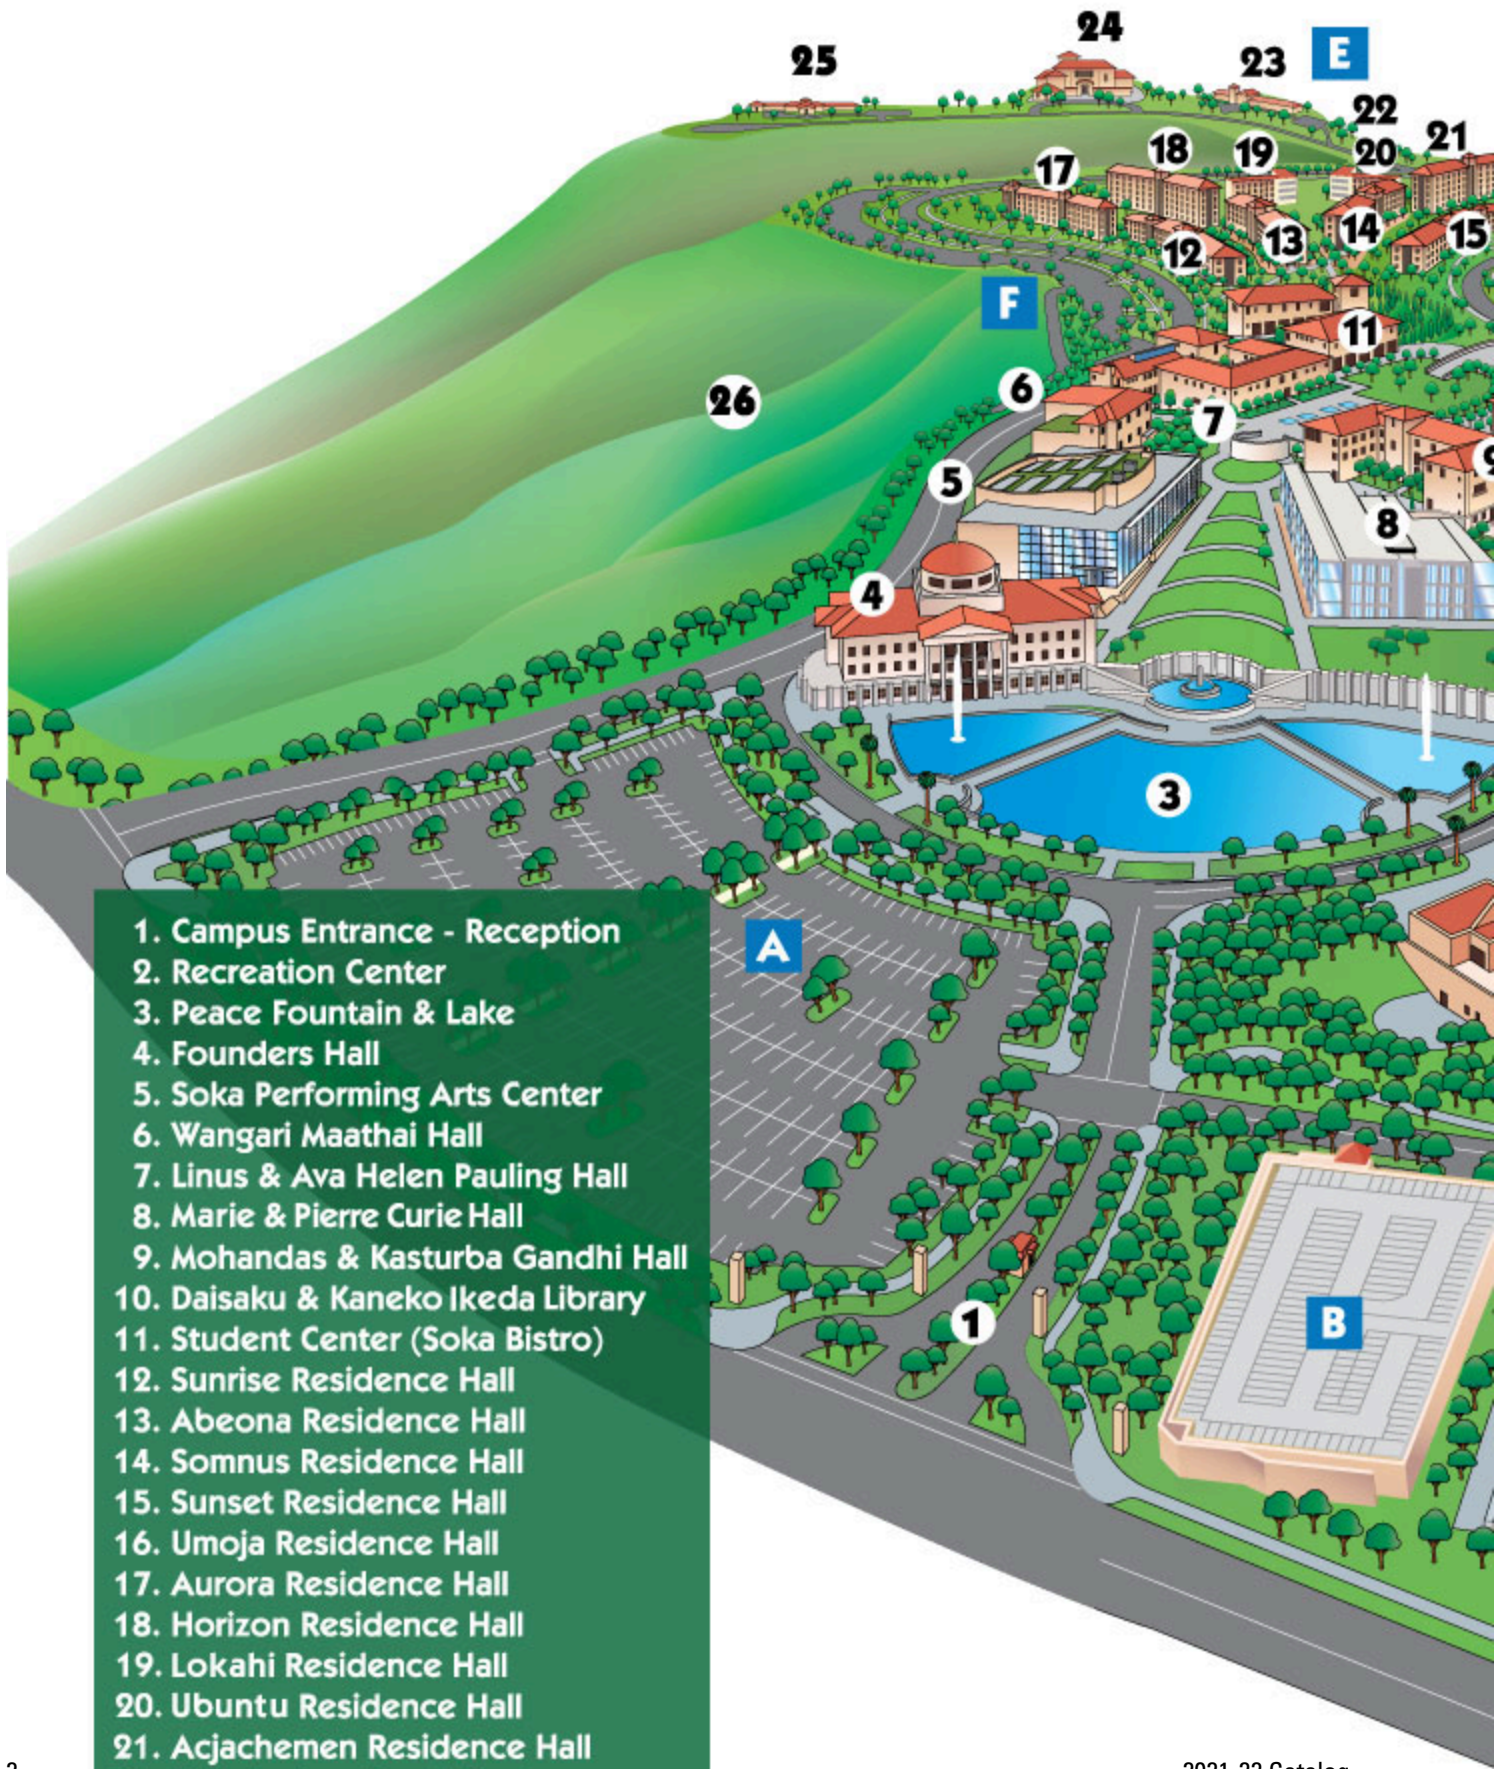

# Campus Map

[View interactive map of the SUA campus](#)

1. Campus Entrance - Reception
2. Recreation Center
3. Peace Fountain & Lake
4. Founders Hall
5. Soka Performing Arts Center
6. Wangari Maathai Hall
7. Linus & Ava Helen Pauling Hall
8. Marie & Pierre Curie Hall
9. Mohandas & Kasturba Gandhi Hall
10. Daisaku & Kaneko Ikeda Library
11. Student Center (Soka Bistro)
12. Sunrise Residence Hall
13. Abeona Residence Hall
14. Somnus Residence Hall
15. Sunset Residence Hall
16. Umoja Residence Hall
17. Aurora Residence Hall
18. Horizon Residence Hall
19. Lokahi Residence Hall
20. Ubuntu Residence Hall
21. Acjachemen Residence Hall
22. Soka Instructional Garden
23. Small Conference Center